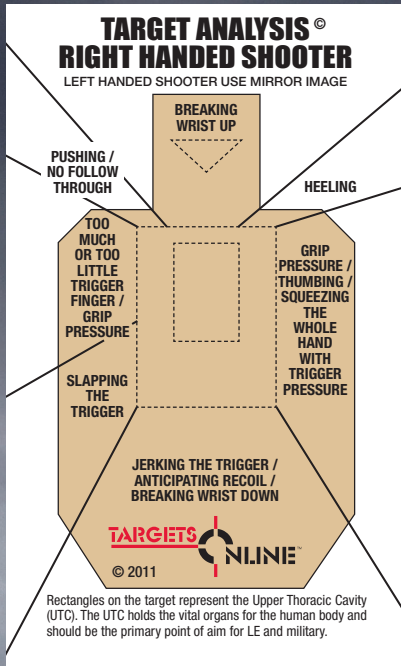

RIGHT HANDED FRONT
Business Card Size • Laminated
Free with any order
Part No. 7200101

LEFT HANDED FRONT
Business Card Size • Laminated
Free with any order
Part No. 7200111

BACK SIDE OF CARD
Business Card Size • Laminated

4 BASIC RULES OF FIREARM SAFETY

1. 1 Treat all firearms as if they were loaded
2. 2 Point the muzzle in a safe direction at all times
3. 3 Keep your finger off the trigger and on the frame until you are on target and intend to shoot
4. 4 Be sure of your target and beyond

www.targetsonline.com

TARGETS ONLINE logo and TAC DROP logo.

SAFETY POSTER
23" X 35" • Laminated
Free with any order of full size targets
Part No. 7221214

FREE STUFF!

1008 North 16th Street
Omaha, NE 68102

877-505-4079 Toll Free
402-342-4380 Fax

info@targetsonline.com

Prices subject to change without notice

Rev. 12/19/13

IT'S TIME FOR A BETTER TARGET®