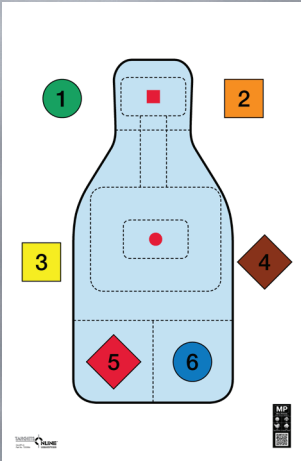

GM-2002PH
24" X 36"

\$.31 each card stock Part #7240527

GM-2002PH-2
24" X 36"

\$.31 each card stock Part #7240528

SEB
23" X 35"

\$.30 each card stock Part #7220130

SEB
23" X 35"

\$.30 each card stock Part #7220133