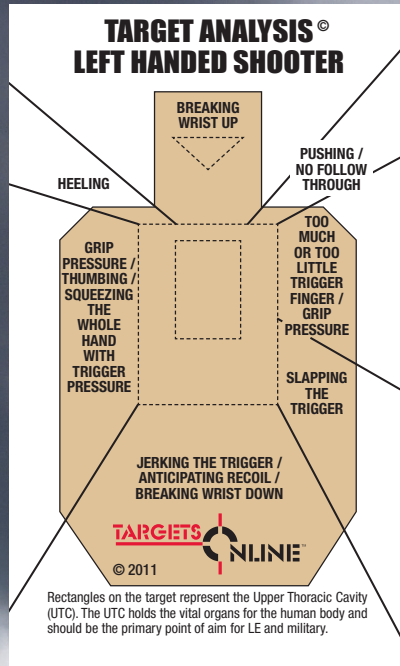

RIGHT HANDED FRONT
Business Card Size • Laminated
Free with any order
Part No. 7200101

LEFT HANDED FRONT
Business Card Size • Laminated
Free with any order
Part No. 7200111

BACK SIDE OF CARD
Business Card Size • Laminated

4 BASIC RULES OF FIREARM SAFETY

1. 1 Treat all firearms as if they were loaded
2. 2 Point the muzzle in a safe direction at all times
3. 3 Keep your finger off the trigger and on the frame until you are on target and intend to shoot
4. 4 Be sure of your target and beyond

www.targetsonline.com

TARGETS ONLINE logo and TAC DROP logo.

SAFETY POSTER
23" X 35" • Laminated
Free with any order of full size targets
Part No. 7221214

FREE STUFF!

1008 North 16th Street
Omaha, NE 68102

877-505-4079 Toll Free
402-342-4380 Fax

info@targetsonline.com

Prices subject to change without notice

Rev. 12/19/13

IT'S TIME FOR A BETTER TARGET®